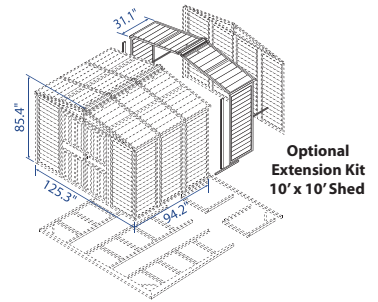

Optional Foundation Kit

Optional Window Kit

www.duramaxBP.com

DuraMax Buildings

10' WoodBridge Shed Series

SKU	Description	Exterior Dimensions			Door Dimensions		Weight
		Width	Depth	Height	Width	Height	
00211	10'x8' WoodBridge	125.3"	94.2"	85.4"	61.7"	71.7"	343 lbs
00411	10'x10' WoodBridge	125.3"	125.3"	85.4"	61.7"	71.7"	427 lbs
00511	10'x13' WoodBridge	125.3"	156.4"	85.4"	61.7"	71.7"	511 lbs

SKU	Description	Width	Depth	Height	Weight
07200	10'x8' Foundation Kit	125.3"	94.2"	2"	44 lbs
07800	10'x10' Foundation Kit	125.3"	125.3"	2"	44 lbs
07900	10'x13' Foundation Kit	125.3"	156.4"	2"	44 lbs
08211	Window Kit 10' Series	29"	-	23"	16 lbs

Optional Foundation

8' DuraMate Shed Series

SKU	Description	Exterior Dimensions			Door Dimensions		Weight
		Width	Depth	Height	Width	Height	
00111	8'x6' DuraMate	94.2"	63.1"	73"	61.7"	62.1"	207 lbs
00311	8'x8' DuraMate	94.2"	94.2"	73"	61.7"	62.1"	264 lbs