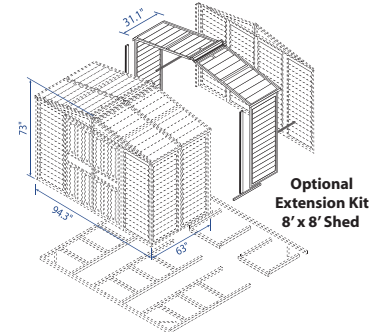

Optional Foundation

5' YardMate Shed Series

SKU	Description	Exterior Dimensions			Door Dimensions		Weight
		Width	Depth	Height	Width	Height	
00911	5'x3' YardSaver	63.1"	32"	78"	52.8"	71.7"	122 lbs
00711	5'x5' YardSaver	63.1"	63.1"	78"	52.8"	71.7"	211 lbs
00811	5'x8' YardSaver	63.1"	94.2"	78"	52.8"	71.7"	300 lbs

SKU	Description	Width	Depth	Height	Weight
08111	Window Kit 5' Series	29"	-	16"	12 lbs