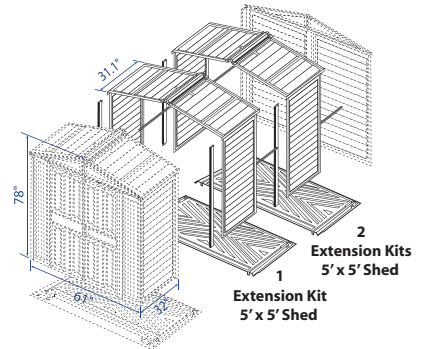

Optional Foundation

8' DuraMate Shed Series

SKU	Description	Exterior Dimensions			Door Dimensions		Weight
		Width	Depth	Height	Width	Height	
00111	8'x6' DuraMate	94.2"	63.1"	73"	61.7"	62.1"	207 lbs
00311	8'x8' DuraMate	94.2"	94.2"	73"	61.7"	62.1"	264 lbs

SKU	Description	Width	Depth	Height	Weight
07100	8'x6' Foundation Kit	94.2"	63.1"	2"	33 lbs
07700	8'x8' Foundation Kit	94.2"	94.2"	2"	33 lbs
08111	Window Kit 8' Series	29"	-	16"	12 lbs

Optional Foundation

5' YardMate Shed Series

SKU	Description	Exterior Dimensions			Door Dimensions		Weight
		Width	Depth	Height	Width	Height	
00911	5'x3' YardSaver	63.1"	32"	78"	52.8"	71.7"	122 lbs
00711	5'x5' YardSaver	63.1"	63.1"	78"	52.8"	71.7"	211 lbs
00811	5'x8' YardSaver	63.1"	94.2"	78"	52.8"	71.7"	300 lbs

SKU	Description	Width	Depth	Height	Weight
08111	Window Kit 5' Series	29"	-	16"	12 lbs

Molded Floor Included

(All YardSaver sheds include a molded floor)

4' SideMate Shed

SKU	Description	Exterior Dimensions			Door Dimensions		Weight
		Width	Depth	Height	Width	Height	
00611	4'x8' SideMate	47.6"	94.2"	73"	29.9"	62.1"	170 lbs