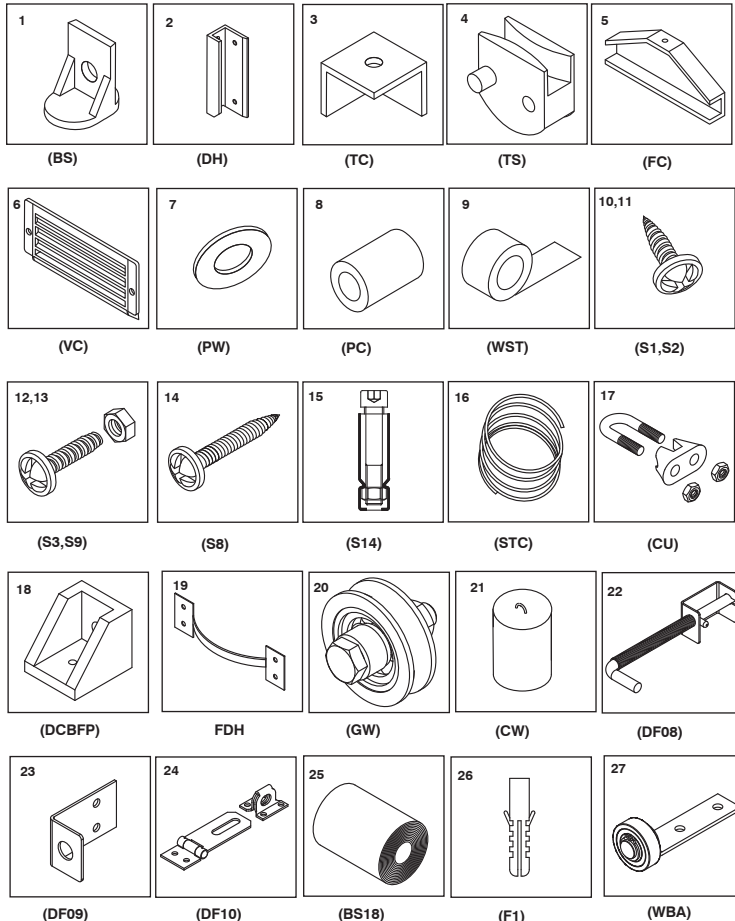

ACCESSORIES

ITEM	CODE	QTY.
1	BS	3
2	DH	3
3	TC	4
4	TS	2
5	FC	2
6	VC	4
7	PW	7 Slabs
8	PC	7 Slabs
9	WST	8 Meter
10	S1	677
11	S2	369
12	S3	272
13	S8	27
14	S9	30
15	S14	32
16	STC	5.1 Meter
17	CU	2
18	DCBFP	2
19	FDH	2
20	GW	3
21	CW	5.0kg
22	DF08	1
23	DF09	1
24	DF10	1
25	BS18	1
26	F1	27
27	WBA	10
28	EDP1 (4.28mtr)	2
29	EDP2 (2.04mtr)	2
30	EDP3 (2.14mtr)	2

ACCESSORIES