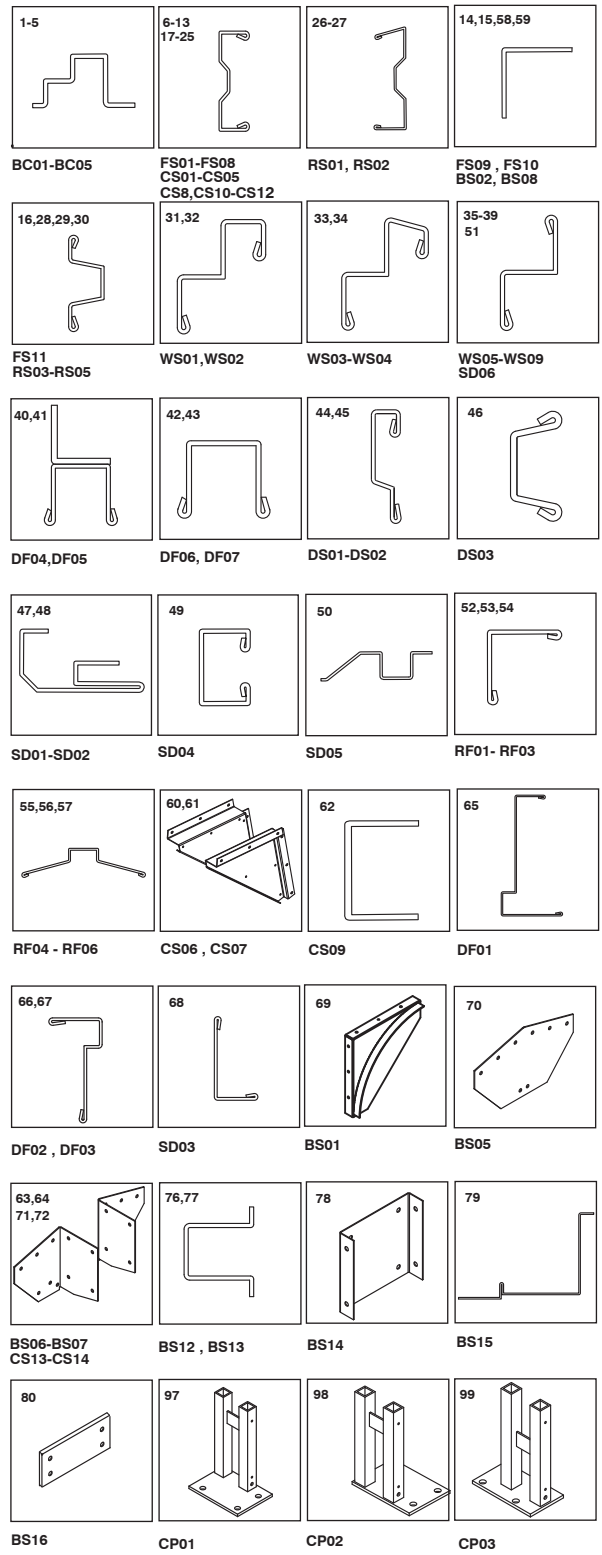

PROFILES

Note - Use screws with plastic washers on top of pre-painted surface only.

IMPORTANT: USE HAND GLOVES TO PREVENT INJURY.