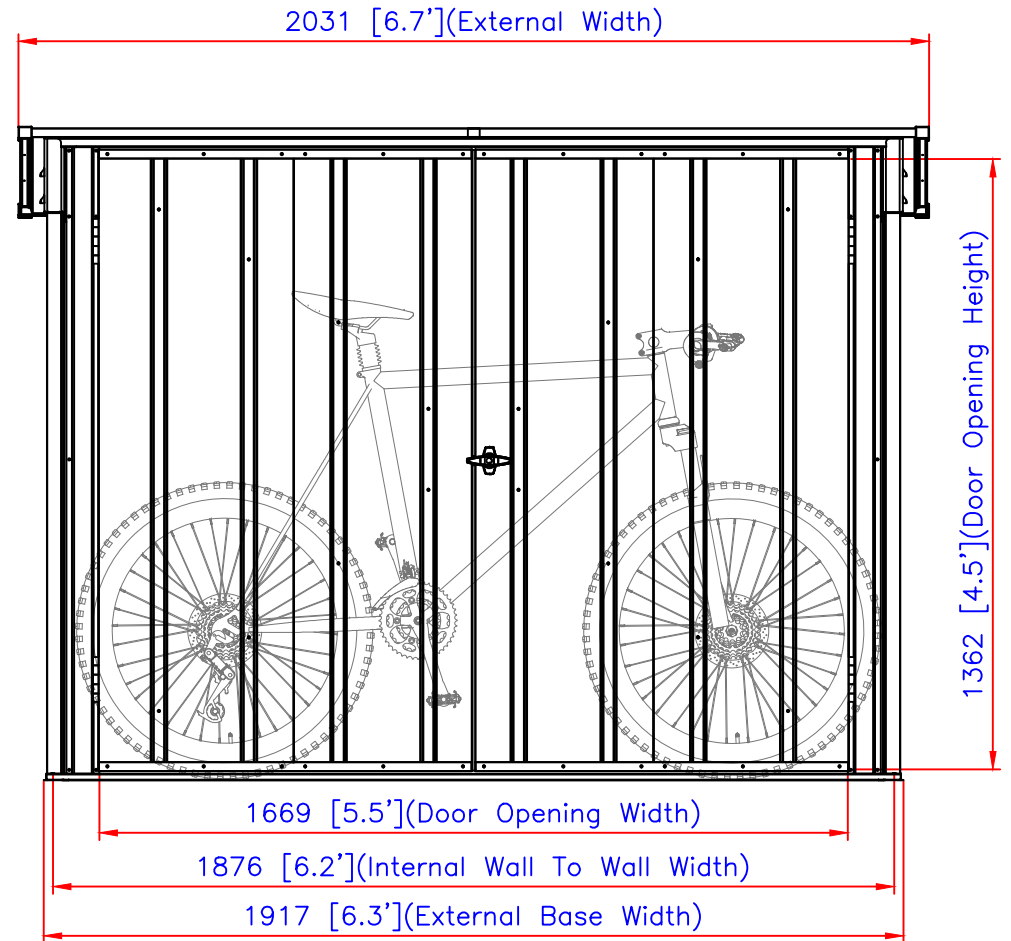

Side View

Plan

## 6'x3' Bicycle Storage Shed(Eco)

Note - Dimensional tolerance +5.0 mm.  
-2.0